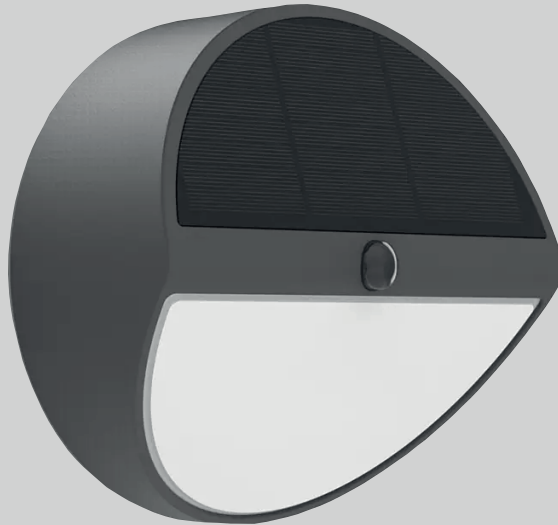

DL2311

LED SOLAR DL NOVA

LUMINARIA SOLAR

LED

120°

4-6 Hrs

10-12 Hrs

CALIDA 3000K

Li-Ion Battery

BATERIA
3.7V - 1500mAh
PANEL SOLAR
5V - 0.7W

500
lumenes

CRI: 80