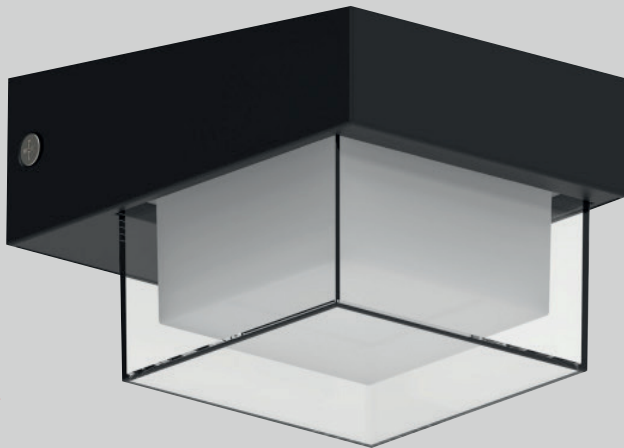

DL2305

LED SOLAR DL BLOCK

## LUMINARIA SOLAR LED DL BLOCK

136MM

75MM

CALIDA 3000K

CRI: 80