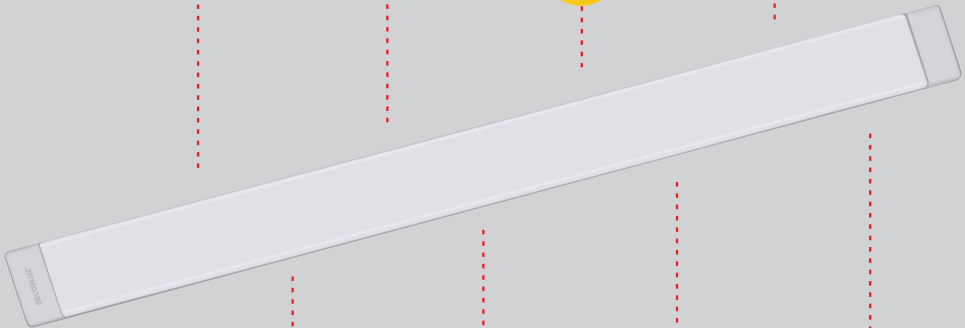

DL 1270

LED GENIUS OPAL

LED ADOSABLE

IP20

100
LUMEN

7000K

CRI 80

100W